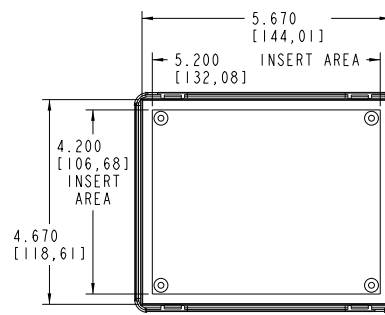

TOP VIEW

SIDE VIEW

TOP COVER, INSIDE VIEW

TOP COVER PC BOARD PROFILE (MAX. SIZE)

FRONT VIEW

SECTION A-A

BOTTOM VIEW

BOTTOM COVER, INSIDE VIEW

BOTTOM COVER PC BOARD PROFILE (MAX. SIZE)

SCALE 0.500

**PACNTEC®**  
1-610-361-4200

**WM-56**

VISIT **PACNTEC®**  
ON THE WORLD WIDE WEB  
[www.pactecenclosures.com](http://www.pactecenclosures.com)

COLOR / MATERIAL CODE		
COLOR	94HB	94VO
BLACK	000	028
P.C. BONE	039	060

DRAWING NUMBER	REV
78917	A