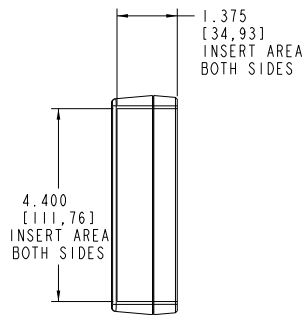

TOP VIEW

SIDE VIEW

TOP COVER, INSIDE VIEW

TOP COVER PC BOARD PROFILE (MAX. SIZE)

FRONT VIEW

SECTION A-A

BOTTOM VIEW

BOTTOM COVER, INSIDE VIEW

BOTTOM COVER PC BOARD PROFILE (MAX. SIZE)

SCALE 0.500

**PACNTEC®**  
1-610-361-4200

**WM-56**

VISIT **PACNTEC®**  
ON THE WORLD WIDE WEB  
[www.pactecenclosures.com](http://www.pactecenclosures.com)

COLOR / MATERIAL CODE		
COLOR	94HB	94VO
BLACK	000	028
P.C. BONE	039	060

DRAWING NUMBER	REV
78917	A