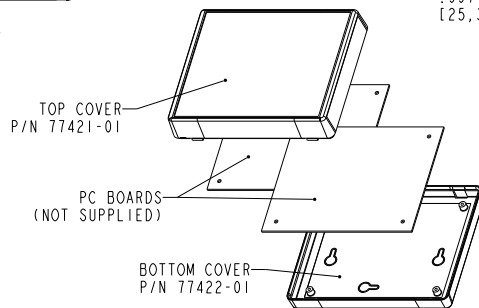

TOP VIEW

SIDE VIEW

TOP COVER, INSIDE VIEW

TOP COVER PC BOARD PROFILE (MAX. SIZE)

FRONT VIEW

SECTION A-A

BOTTOM VIEW

BOTTOM COVER, INSIDE VIEW

BOTTOM COVER PC BOARD PROFILE (MAX. SIZE)

SCALE 0.500

**PACNTEC®**  
1-610-361-4200

**WM-56**

VISIT **PACNTEC®**  
ON THE WORLD WIDE WEB  
[www.pactecenclosures.com](http://www.pactecenclosures.com)

COLOR / MATERIAL CODE		
COLOR	94HB	94VO
BLACK	000	028
P.C. BONE	039	060

DRAWING NUMBER	REV
78917	A