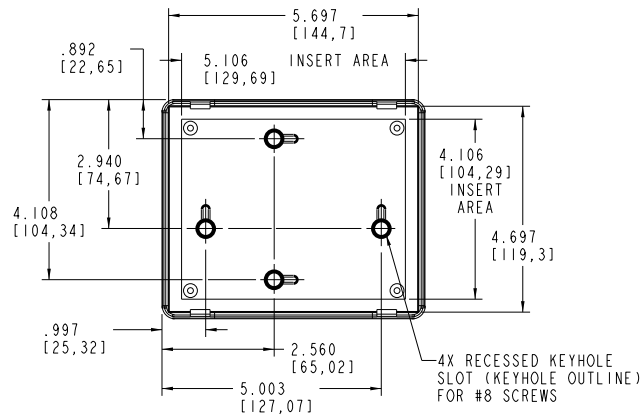

TOP VIEW

SIDE VIEW

TOP COVER, INSIDE VIEW

TOP COVER PC BOARD PROFILE (MAX. SIZE)

FRONT VIEW

SECTION A-A

BOTTOM VIEW

BOTTOM COVER, INSIDE VIEW

BOTTOM COVER PC BOARD PROFILE (MAX. SIZE)

SCALE 0.500

**PACNTEC®**  
1-610-361-4200

**WM-56**

VISIT **PACNTEC®**  
ON THE WORLD WIDE WEB  
[www.pactecenclosures.com](http://www.pactecenclosures.com)

COLOR / MATERIAL CODE		
COLOR	94HB	94VO
BLACK	000	028
P.C. BONE	039	060

DRAWING NUMBER	REV
78917	A