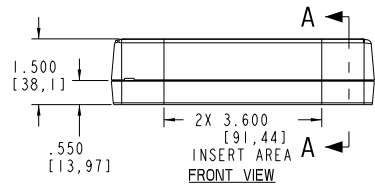

TOP VIEW

SIDE VIEW

TOP COVER, INSIDE VIEW

TOP COVER PC BOARD PROFILE (MAX. SIZE)

FRONT VIEW

SECTION A-A

BOTTOM VIEW

BOTTOM COVER, INSIDE VIEW

BOTTOM COVER PC BOARD PROFILE (MAX. SIZE)

SCALE 0.500

**PACNTEC®**  
1-610-361-4200

**WM-56**

VISIT **PACNTEC®**  
ON THE WORLD WIDE WEB  
[www.pactecenclosures.com](http://www.pactecenclosures.com)

COLOR / MATERIAL CODE		
COLOR	94HB	94VO
BLACK	000	028
P.C. BONE	039	060

DRAWING NUMBER	REV
78917	A