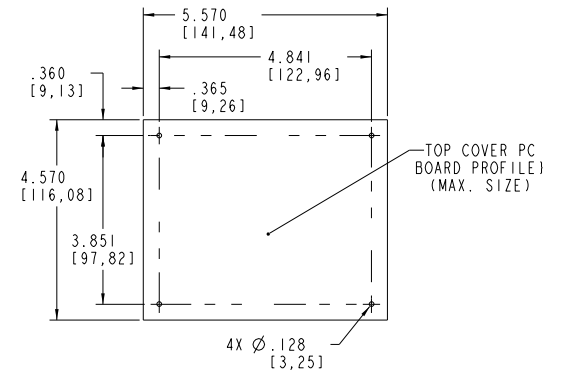

TOP VIEW

SIDE VIEW

TOP COVER, INSIDE VIEW

TOP COVER PC BOARD PROFILE (MAX. SIZE)

FRONT VIEW

SECTION A-A

BOTTOM VIEW

BOTTOM COVER, INSIDE VIEW

BOTTOM COVER PC BOARD PROFILE (MAX. SIZE)

SCALE 0.500

**PACNTEC®**  
1-610-361-4200

**WM-56**

VISIT **PACNTEC®**  
ON THE WORLD WIDE WEB  
[www.pactecenclosures.com](http://www.pactecenclosures.com)

COLOR / MATERIAL CODE		
COLOR	94HB	94VO
BLACK	000	028
P.C. BONE	039	060

DRAWING NUMBER	REV
78917	A