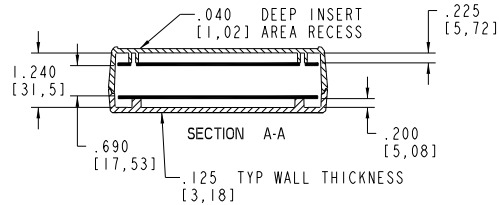

TOP VIEW

SIDE VIEW

TOP COVER, INSIDE VIEW

TOP COVER PC BOARD PROFILE (MAX. SIZE)

FRONT VIEW

SECTION A-A

BOTTOM VIEW

BOTTOM COVER, INSIDE VIEW

BOTTOM COVER PC BOARD PROFILE (MAX. SIZE)

SCALE 0.500

**PACNTEC®**  
1-610-361-4200

**WM-56**

VISIT **PACNTEC®**  
ON THE WORLD WIDE WEB  
[www.pactecenclosures.com](http://www.pactecenclosures.com)

COLOR / MATERIAL CODE		
COLOR	94HB	94VO
BLACK	000	028
P.C. BONE	039	060

DRAWING NUMBER	REV
78917	A