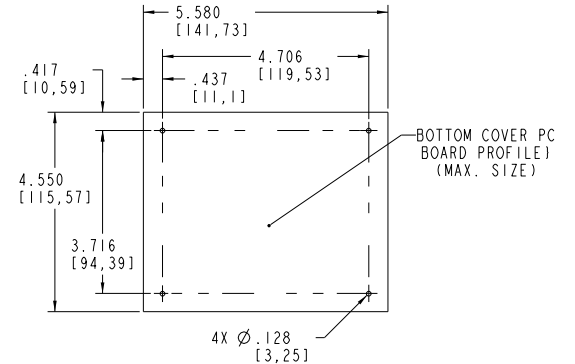

TOP VIEW

SIDE VIEW

TOP COVER, INSIDE VIEW

TOP COVER PC BOARD PROFILE (MAX. SIZE)

FRONT VIEW

SECTION A-A

BOTTOM VIEW

BOTTOM COVER, INSIDE VIEW

BOTTOM COVER PC BOARD PROFILE (MAX. SIZE)

SCALE 0.500

**PACNTEC®**  
1-610-361-4200

**WM-56**

VISIT **PACNTEC®**  
ON THE WORLD WIDE WEB  
[www.pactecenclosures.com](http://www.pactecenclosures.com)

COLOR / MATERIAL CODE		
COLOR	94HB	94VO
BLACK	000	028
P.C. BONE	039	060

DRAWING NUMBER	REV
78917	A